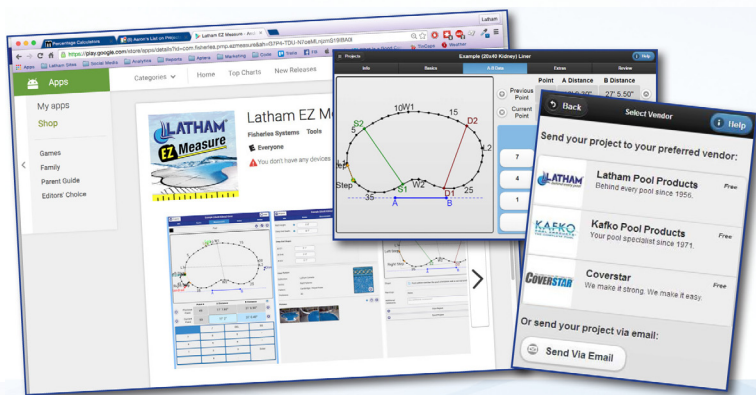

Benefits:

1. 1 The Measuring App is designed to help avoid common measurement issues. The review screen will help catch common issues and oversights.
2. 2 Tailored data entry pages help with fewer questions and saving time. Photos help Latham Designers to accurately design and build the best fitting Liner/Safety Cover possible.
3. 3 Latham EZ Measure allows you to work off line and save jobs with no cell service or WiFi. Saved jobs can be exported to Latham for quoting and ordering once cell service or WiFi is available.
4. 4 Latham EZ Measure allows you to use your preferred device for taking measurements.
5. 5 Easily customize your Latham EZ measure app for your own personalized features using the app preferences menu.

Visit www.lathamEZmeasure.com for more details.