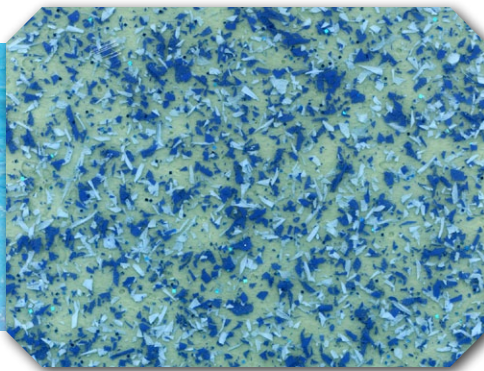

CAREFREE LIVING

Gemstone® G2➔

THE NEXT GENERATION OF GEMSTONE

Majestic Blue

Caribbean Blue

Granite

Pebble Beach

The Latest Technologies for the Industry's Leading Finishes

- Exceptional 3D depth
- Larger, layered gel flakes
- Greater sparkle
- Enhanced gel coats
- Better performance
- Thoroughly field-tested

800-854-7665 | www.BlueHawaiianFiberglassPools.com