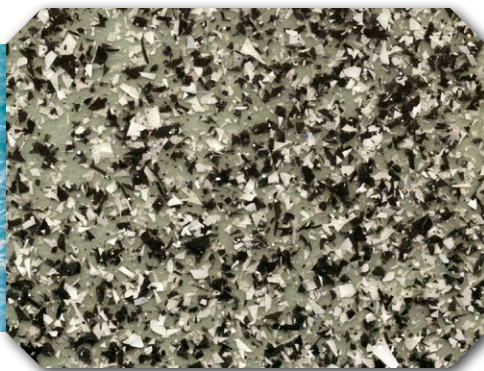

CAREFREE LIVING

Gemstone® G2➔

THE NEXT GENERATION OF GEMSTONE

Majestic Blue

Caribbean Blue

Granite

Pebble Beach

The Latest Technologies for the Industry's Leading Finishes

- Exceptional 3D depth
- Larger, layered gel flakes
- Greater sparkle
- Enhanced gel coats
- Better performance
- Thoroughly field-tested

800-854-7665 | www.BlueHawaiianFiberglassPools.com